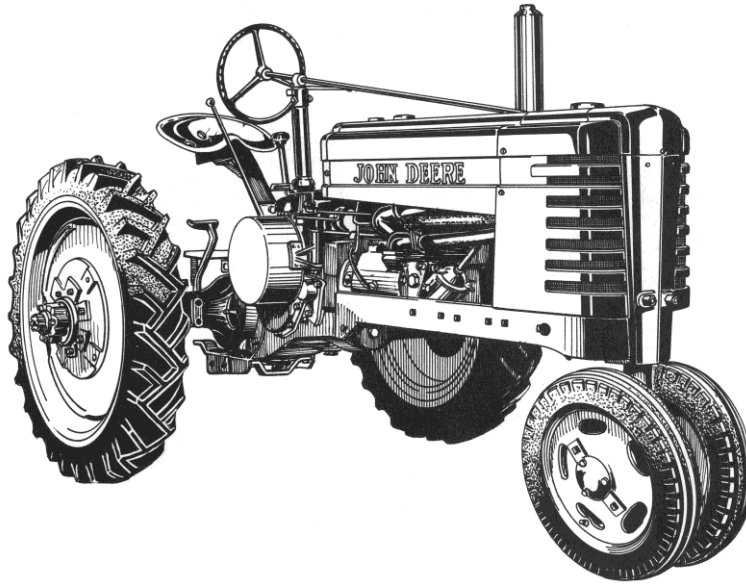

ANTIQUÉ TRACTOR AUCTION

SATURDAY, MAY 4, 2013 - 10:30 AM

306 EAST SIXTH STREET

HALE CENTER, TEXAS

Twenty year collection of restored tractors from the estate of Troy Brown. Auction by 5 Star Auctioneers, Concessions by Hale County Farm and Ranch Museum.

For complete details and many photos of tractors, please see our web site:

www.troytractors.com

1944 John Deere A, 1950 John Deere AR, 1937 John Deere B, 1948 John Deere B, 1947 John Deere D, 1938 John Deere G, 1943 John Deere H, 1938 John Deere L, 1944 John Deere LA, 1958 John Deere 420T, 1957 John Deere 520LP, 1954 John Deere 60T LP, 1945 B.F. Avery A, 1949 B.F. Avery V, 1946 Gibson A, 1949 Massey Harris Pony, 1952 Minneapolis Moline BF (Avery model R), Oliver 60 Row Crop, 1948 B.F. Avery V salvage, 1948 B.F. Avery V, salvage, 1948 Oliver 70 row crop salvage, 1937 John Deere B transmission case and parts, salvage, Model ST-12 Industrial Metal Bandsaw, antique GW One Thirty welder generator, to be restored, Literature – Lot of 32 parts catalogs, owners manuals and technical manuals (list on web site), Lot New Old Stock Champion Sparkplugs, 1975 Newman 17 foot fishing boat, 85HP Evinrude motor, Large lot of antique tractor parts, weights, tires, hoods, wheels (photos on web site)

Tractors belonging to J.C. Armstrong: 1941 John Deere LA, 1948 B.F. Avery Model V, 1937 John Deere B with two row John Deere buster planter